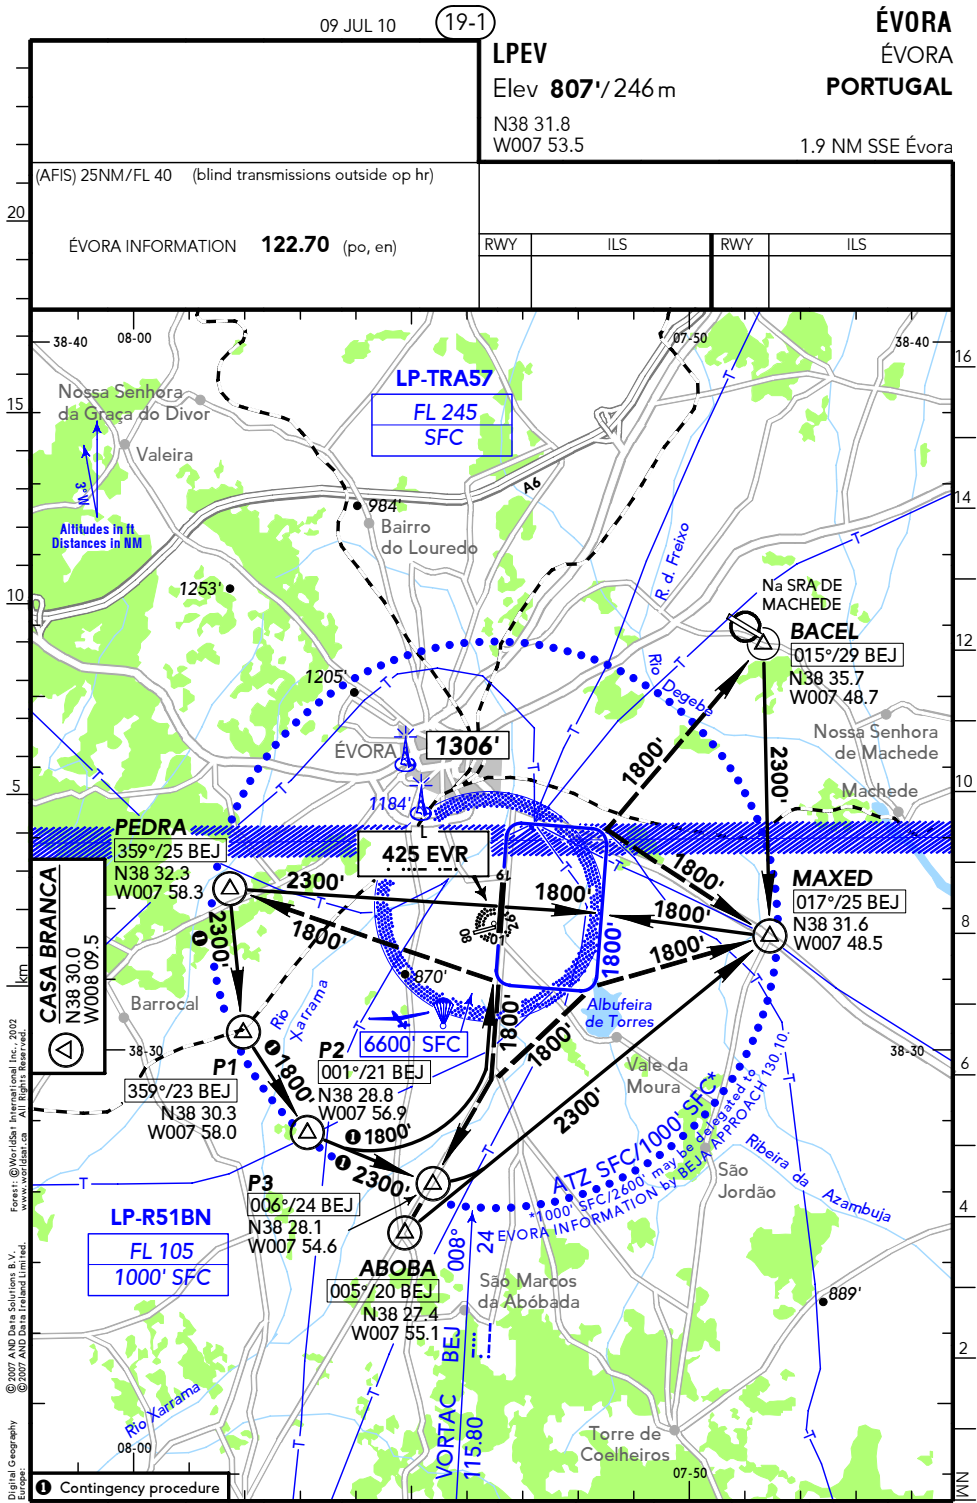

**FOR FLIGHT SIMULATOR USE ONLY**

CHANGES: COM - REPs & Routes - Navaid - Traffic Circuit.

© JEPPESEN, 2004, 2010. ALL RIGHTS RESERVED.

**FOR FLIGHT SIMULATOR USE ONLY**

CHANGES: QFU - Text.

© JEPPESEN, 2004, 2010. ALL RIGHTS RESERVED.