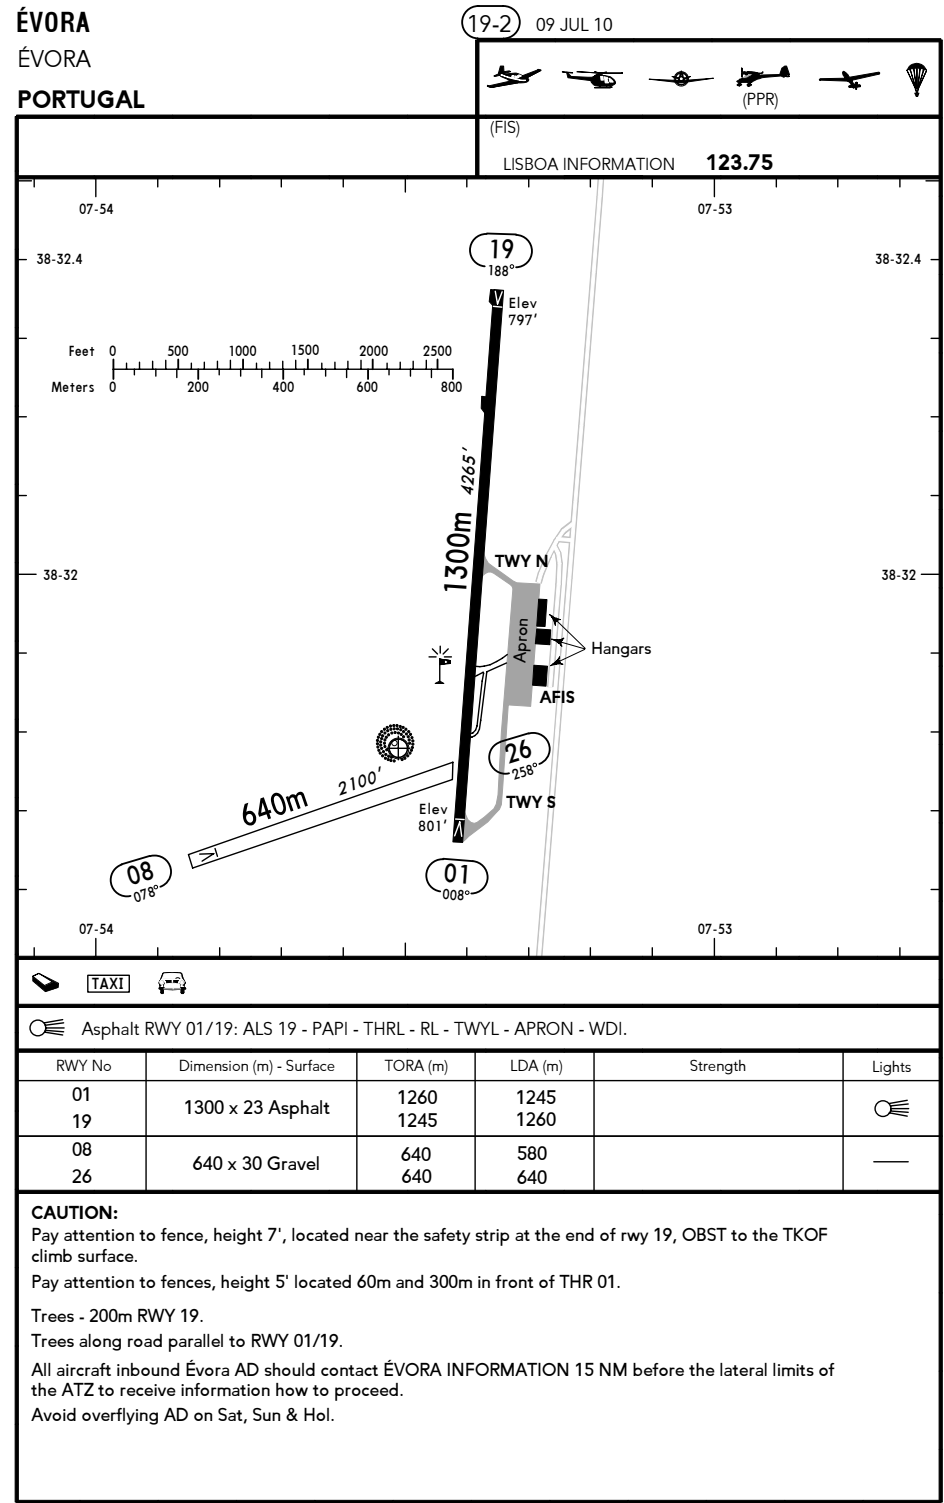

**FOR FLIGHT SIMULATOR USE ONLY**

CHANGES: COM - REPs & Routes - Navaid - Traffic Circuit.

© JEPPESEN, 2004, 2010. ALL RIGHTS RESERVED.

**FOR FLIGHT SIMULATOR USE ONLY**

CHANGES: QFU - Text.

© JEPPESEN, 2004, 2010. ALL RIGHTS RESERVED.