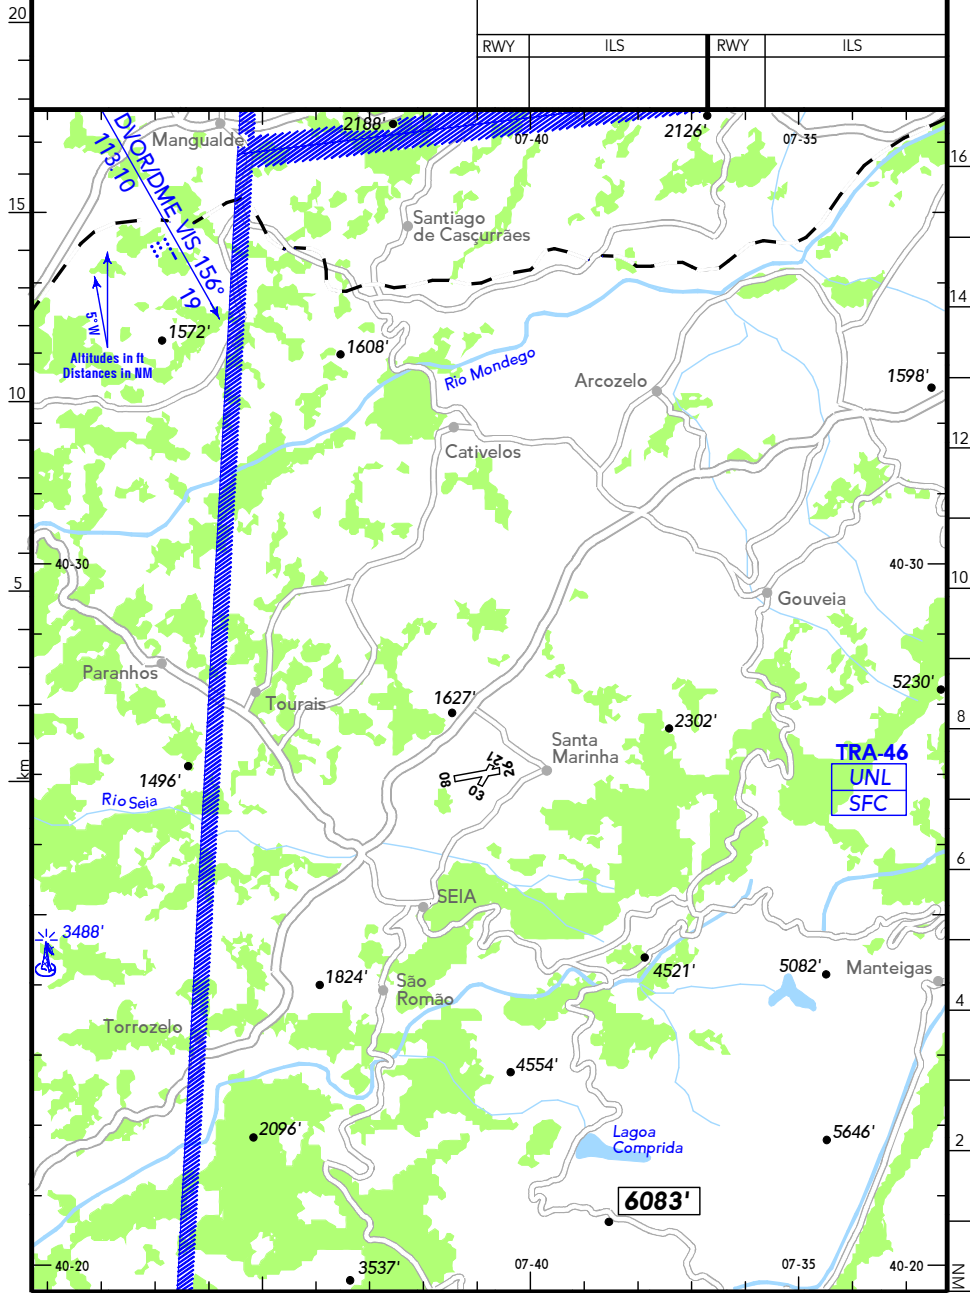

**FOR SIMULATOR
USE ONLY**

28 SEP 94

(19-1)

SEIA
SEIA
PORTUGAL

Advisory Service:
LISBOA MILITARY **130.90**

General Purpose (FPL):
LISBOA **127.90**

Elev **1473'**/449m
N40 27.0
W007 41.0
2 NM NNE Seia

RWY	ILS	RWY	ILS

**FOR SIMULATOR
USE ONLY**

(19-2)

SEIA
SEIA
PORTUGAL

(FIS)
LISBOA INFORMATION **124.35 (HJ) 133.90**

RWY No	Dimension (m) - Surface	TORA (m)	LDA (m)	Strength	Lights
08 26	1200 x 70 Gravel	1200	1200		---
03 21	600 x 70 Gravel	600	600		---

Note: AD not certified by DGAC.

Caution: Secondary RWY 03/21 normally used for ACFT parking. Activated during Rally events only.