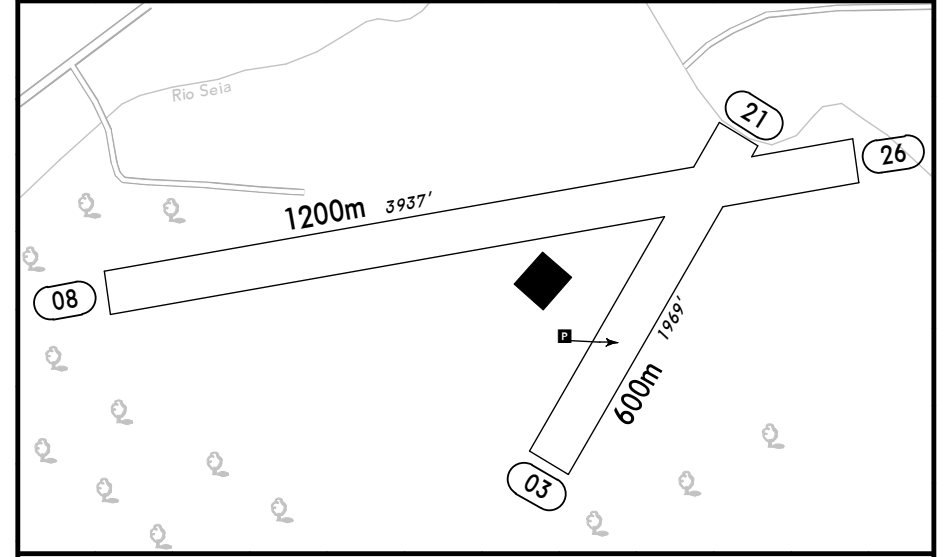

**FOR SIMULATOR
USE ONLY**

28 SEP 94

(19-1)

SEIA
SEIA
PORTUGAL

Advisory Service:
LISBOA MILITARY **130.90**

General Purpose (FPL):
LISBOA **127.90**

Elev **1473'**/449m
N40 27.0
W007 41.0
2 NM NNE Seia

RWY	ILS	RWY	ILS

**FOR SIMULATOR
USE ONLY**

(19-2)

SEIA
SEIA
PORTUGAL

(FIS)
LISBOA INFORMATION **124.35 (HJ) 133.90**

RWY No	Dimension (m) - Surface	TORA (m)	LDA (m)	Strength	Lights
08 26	1200 x 70 Gravel	1200	1200		---
03 21	600 x 70 Gravel	600	600		---

Note: AD not certified by DGAC.

Caution: Secondary RWY 03/21 normally used for ACFT parking. Activated during Rally events only.